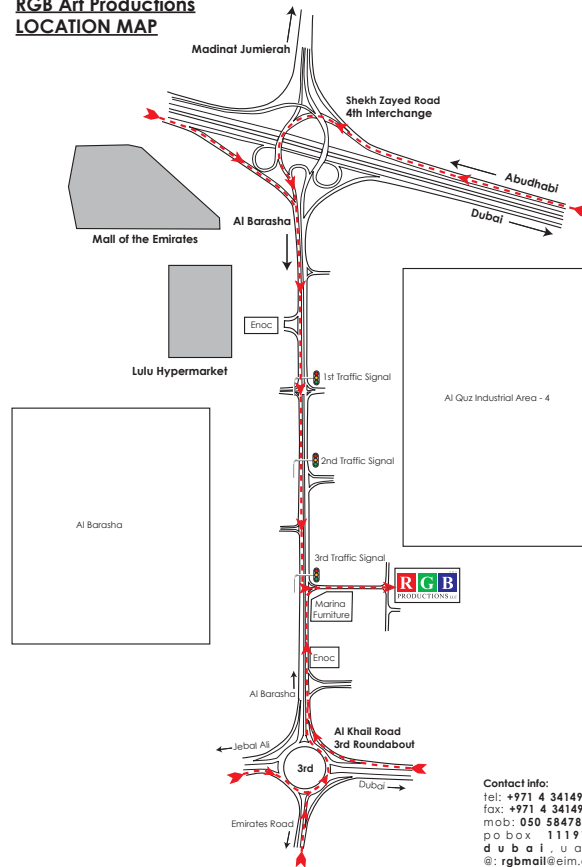

**RGB Art Productions
LOCATION MAP**