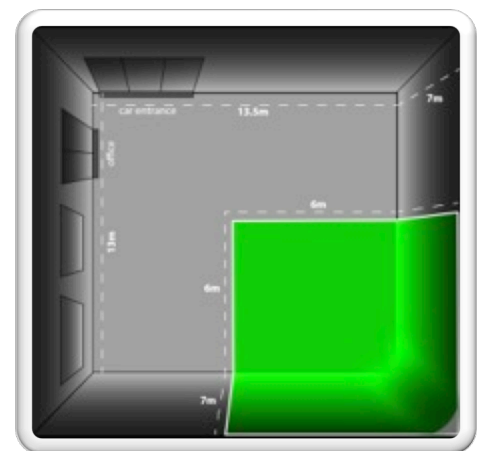

The RGB Mindscape

RGB is a studio house embedded with some of the finest gems in creativity. The gems are in different colors, various disciplines, distinctive and magnetic and emanate a sense of confused procreative ambience, which is the hallmark of every high-octane creative environment.

Here is an activity centre for many creative minds, constructive brains and diffusing hands that evolve and interpret the way human minds respond and react to even the finest subtleties of the universe around us.

R G B Art Production LLC is a Dubai based Video - Film Production Company.

Our main business and activities are in Indoor and outdoor Video productions, Film production, Post production, 2d & 3D Animation and also we have complete Sound Proof Studio facility for our production and for rental purpose, etc.

Production Studio Facility:

- Sound Proof Studio with black curtain
- 2000 sq ft area (13.5mx13mx7m height)
- L - Shape Seamless Chroma matte
- Light bridge
- Make up Room
- Refreshment Area
- Office Space
- Car Shoot facility

Production equipments & crews available upon request.

* Studio images are attached below:-