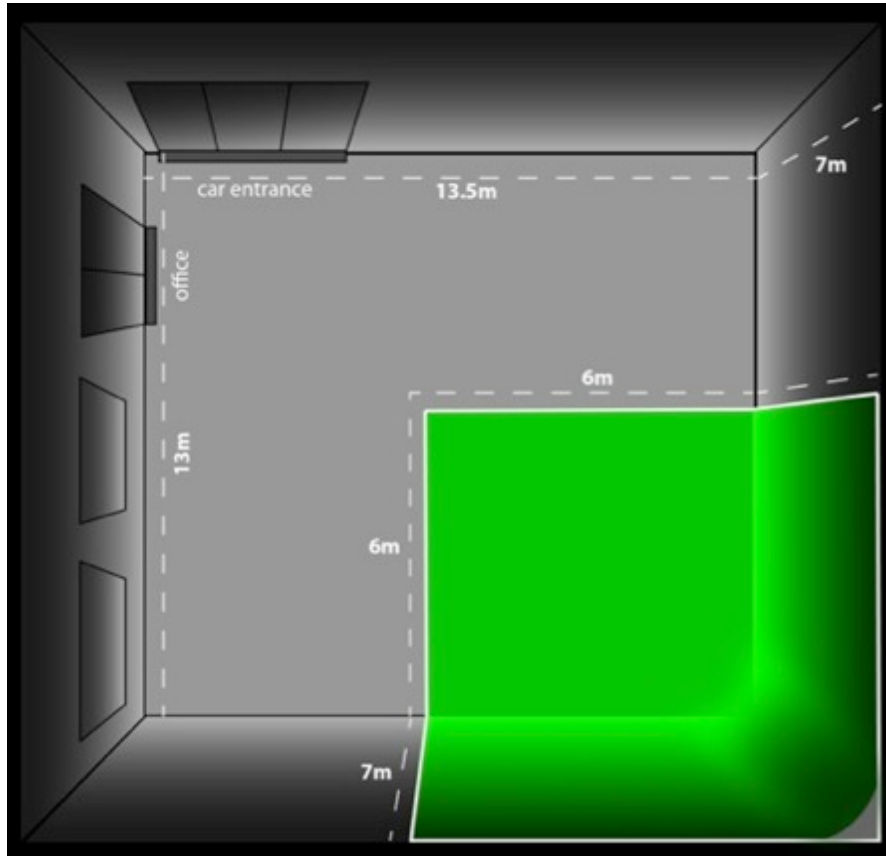

### **Jibu Varghese**

CEO - Executive Producer

Mob + 971 (055) 9859394

\* Rack rate card & location map are attached below:

**STUDIO FLOOR MAP & PICTURES:**

**RGB Art Productions  
LOCATION MAP**

Contact info:  
tel: +971 4 3414974  
fax: +971 4 3414975  
mob: 050 5847841  
p o b o x 1 1 1 9 7 4  
d u b a i , u a e  
@: [rgbmail@eim.ae](mailto:rgbmail@eim.ae)